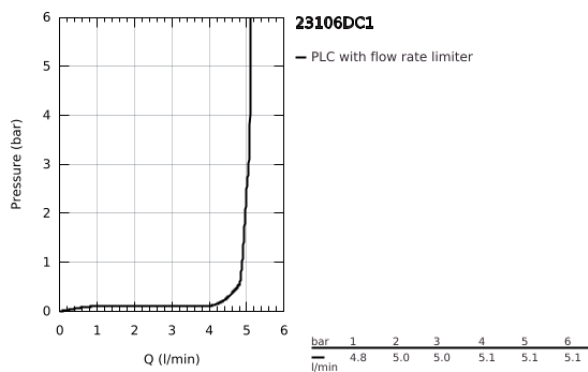

23 106 DC1 LINEARE SINGLE-LEVER BASIN MIXER 1/2" S-SIZE

PRODUKTA APRAKSTS

- Krāsa: supersteel
- single hole installation
- metal lever
- GROHE SilkMove 28 mm ceramic cartridge
- with temperature limiter
- GROHE LongLife finish
- GROHE EcoJoy - less water, perfect flow
- maximum flow rate (at 3 bar): 5 l/min
- SpeedClean mousseur
- GROHE FastFixation Plus installation system
- smooth body with push-open waste set 1 1/4"
- flexible connection hoses

23 106 DC1 LINEARE SINGLE-LEVER BASIN MIXER 1/2" S-SIZE

REZERVES DAĻAS, septembris 2016 – tagad

- 1: Lever (Rezerves daļas Nr. 46980DC0)
 - 2: Cap (Rezerves daļas Nr. 46581DC0)
 - 3: Fitting ring (Rezerves daļas Nr. 07419000)
 - 4: Cartridge (Rezerves daļas Nr. 46580000)
 - 5: Mousseur (Rezerves daļas Nr. 48159DC0)
 - 6: Shank mounting kit (Rezerves daļas Nr. 46645000)
 - 7: Waste set with push-open plug (Rezerves daļas Nr. 65807DC0)
 - 8: Mounting wrench (Rezerves daļas Nr. 19017000)*
- * Izvēles aksesuāri