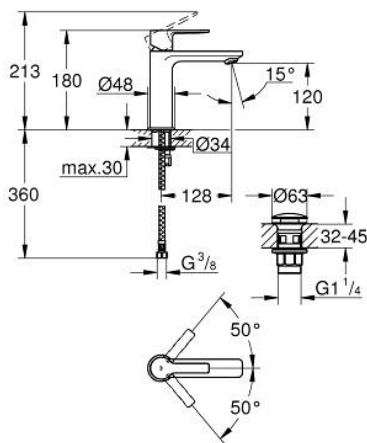

23 106 DC1 LINEARE SINGLE-LEVER BASIN MIXER 1/2" S-SIZE

PRODUKTA APRAKSTS

- Krāsa: supersteel
- single hole installation
- metal lever
- GROHE SilkMove 28 mm ceramic cartridge
- with temperature limiter
- GROHE LongLife finish
- GROHE EcoJoy - less water, perfect flow
- maximum flow rate (at 3 bar): 5 l/min
- SpeedClean mousseur
- GROHE FastFixation Plus installation system
- smooth body with push-open waste set 1 1/4"
- flexible connection hoses

23 106 DC1 LINEARE SINGLE-LEVER BASIN MIXER 1/2" S-SIZE

REZERVES DAĻAS, septembris 2016 – tagad

- 1: Lever (Rezerves daļas Nr. 46980DC0)
 - 2: Cap (Rezerves daļas Nr. 46581DC0)
 - 3: Fitting ring (Rezerves daļas Nr. 07419000)
 - 4: Cartridge (Rezerves daļas Nr. 46580000)
 - 5: Mousseur (Rezerves daļas Nr. 48159DC0)
 - 6: Shank mounting kit (Rezerves daļas Nr. 46645000)
 - 7: Waste set with push-open plug (Rezerves daļas Nr. 65807DC0)
 - 8: Mounting wrench (Rezerves daļas Nr. 19017000)*
- * Izvēles aksesuāri