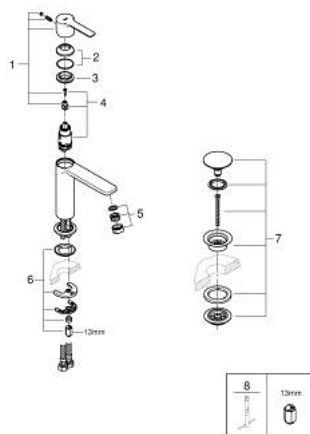

23 106 AL1 LINEARE SINGLE-LEVER BASIN MIXER 1/2"
S-SIZE

PRODUKTA APRAKSTS

- Krāsa: brushed hard graphite
- single hole installation
- metal lever
- GROHE SilkMove 28 mm ceramic cartridge
- with temperature limiter
- GROHE LongLife finish
- GROHE EcoJoy - less water, perfect flow
- maximum flow rate (at 3 bar): 5 l/min
- SpeedClean mousseur
- GROHE FastFixation Plus installation system
- smooth body with push-open waste set 1 1/4"
- flexible connection hoses

23 106 AL1 LINEARE SINGLE-LEVER BASIN MIXER 1/2" S-SIZE

REZERVES DAĻAS, marts 2019 – tagad

- 1: Lever (Rezerves daļas Nr. 46980AL0)
 - 2: Cap (Rezerves daļas Nr. 46581AL0)
 - 3: Fitting ring (Rezerves daļas Nr. 07419000)
 - 4: Cartridge (Rezerves daļas Nr. 46580000)
 - 5: Mousseur (Rezerves daļas Nr. 48159AL0)
 - 6: Shank mounting kit (Rezerves daļas Nr. 46645000)
 - 7: Waste set with push-open plug (Rezerves daļas Nr. 65807AL0)
 - 8: Mounting wrench (Rezerves daļas Nr. 19017000)*
- * Izvēles aksesuāri