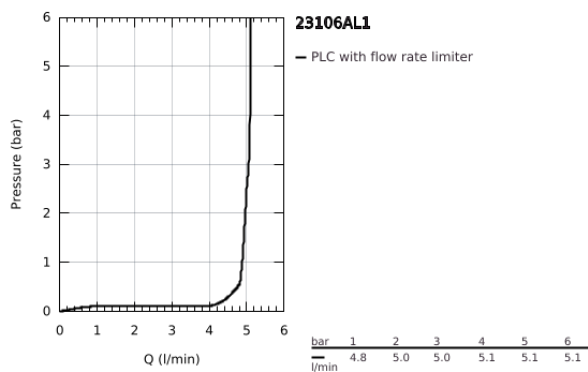

23 106 AL1 LINEARE SINGLE-LEVER BASIN MIXER 1/2"
S-SIZE

PRODUKTA APRAKSTS

- Krāsa: brushed hard graphite
- single hole installation
- metal lever
- GROHE SilkMove 28 mm ceramic cartridge
- with temperature limiter
- GROHE LongLife finish
- GROHE EcoJoy - less water, perfect flow
- maximum flow rate (at 3 bar): 5 l/min
- SpeedClean mousseur
- GROHE FastFixation Plus installation system
- smooth body with push-open waste set 1 1/4"
- flexible connection hoses

23 106 AL1 LINEARE SINGLE-LEVER BASIN MIXER 1/2" S-SIZE

REZERVES DAĻAS, marts 2019 – tagad

- 1: Lever (Rezerves daļas Nr. 46980AL0)
 - 2: Cap (Rezerves daļas Nr. 46581AL0)
 - 3: Fitting ring (Rezerves daļas Nr. 07419000)
 - 4: Cartridge (Rezerves daļas Nr. 46580000)
 - 5: Mousseur (Rezerves daļas Nr. 48159AL0)
 - 6: Shank mounting kit (Rezerves daļas Nr. 46645000)
 - 7: Waste set with push-open plug (Rezerves daļas Nr. 65807AL0)
 - 8: Mounting wrench (Rezerves daļas Nr. 19017000)*
- * Izvēles aksesuāri