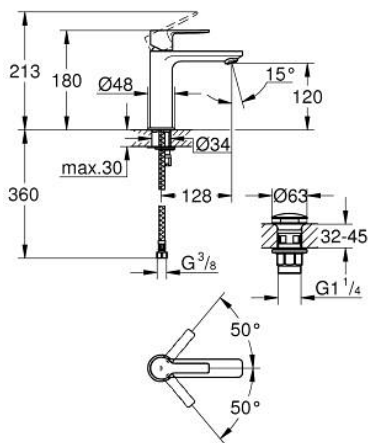

23 106 AL1 LINEARE SINGLE-LEVER BASIN MIXER 1/2"
S-SIZE

PRODUKTA APRAKSTS

- Krāsa: brushed hard graphite
- single hole installation
- metal lever
- GROHE SilkMove 28 mm ceramic cartridge
- with temperature limiter
- GROHE LongLife finish
- GROHE EcoJoy - less water, perfect flow
- maximum flow rate (at 3 bar): 5 l/min
- SpeedClean mousseur
- GROHE FastFixation Plus installation system
- smooth body with push-open waste set 1 1/4"
- flexible connection hoses

23 106 AL1 LINEARE SINGLE-LEVER BASIN MIXER 1/2" S-SIZE

REZERVES DAĻAS, marts 2019 – tagad

- 1: Lever (Rezerves daļas Nr. 46980AL0)
 - 2: Cap (Rezerves daļas Nr. 46581AL0)
 - 3: Fitting ring (Rezerves daļas Nr. 07419000)
 - 4: Cartridge (Rezerves daļas Nr. 46580000)
 - 5: Mousseur (Rezerves daļas Nr. 48159AL0)
 - 6: Shank mounting kit (Rezerves daļas Nr. 46645000)
 - 7: Waste set with push-open plug (Rezerves daļas Nr. 65807AL0)
 - 8: Mounting wrench (Rezerves daļas Nr. 19017000)*
- * Izvēles aksesuāri