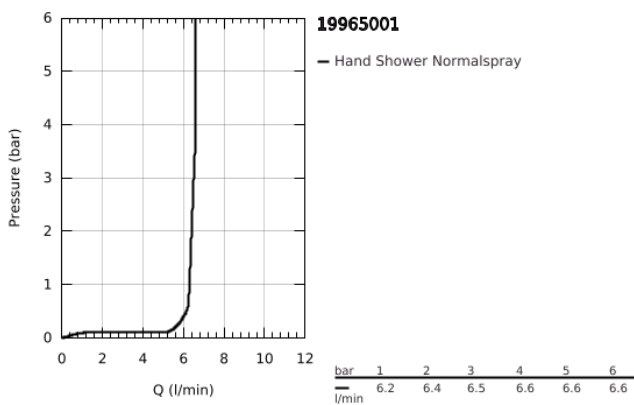

19 965 001 LINEARE THREE-HOLE SINGLE-LEVER BATH COMBINATION

PRODUKTA APRAKSTS

- Krāsa: chrome
- GROHE SilkMove 35 mm ceramic cartridge
- with temperature limiter
- GROHE LongLife finish
- consisting of:
 - single lever mixer operating element
 - diverter bath/shower
 - without spout
 - metal stick hand shower
 - metal shower hose 2000 mm
 - flexible connection hoses
 - connection for shower hose
 - for use with 29 037 000
 - for combination with 28 990 / 28 991