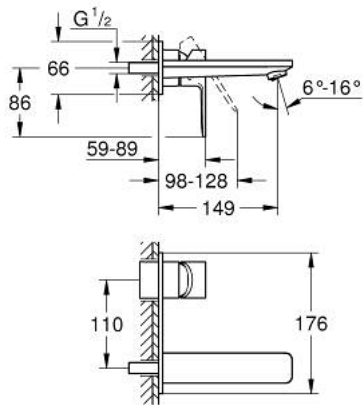

19 409 AL1 LINEARE TWO-HOLE BASIN MIXER M-SIZE

PRODUKTA APRAKSTS

- Krāsa: brushed hard graphite
- wall mounted
- trim set for use with rough-in set 23 571 000 / 32 635 000
- without concealed body
- metal escutcheon
- metal lever
- GROHE LongLife finish
- GROHE EcoJoy - less water, perfect flow
- maximum flow rate (at 3 bar): 5 l/min
- GROHE AquaGuide adjustable mousseur
- center distance 110 mm
- projection 149 mm
- min. recommended pressure 1.0 bar

19 409 AL1 LINEARE TWO-HOLE BASIN MIXER M-SIZE

REZERVES DAĻAS, marts 2019 – tagad

1: Lever (Rezerves daļas Nr. 46982AL0)

2: Flow straightener (Rezerves daļas Nr. 46837AL0)

3: Extension (Rezerves daļas Nr. 46943000)*