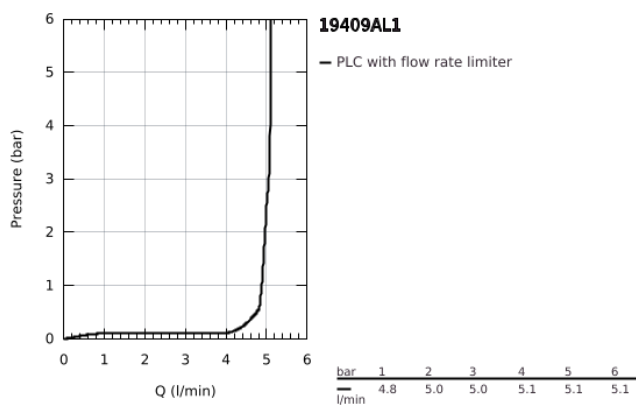

19 409 AL1 LINEARE TWO-HOLE BASIN MIXER M-SIZE

PRODUKTA APRAKSTS

- Krāsa: brushed hard graphite
- wall mounted
- trim set for use with rough-in set 23 571 000 / 32 635 000
- without concealed body
- metal escutcheon
- metal lever
- GROHE LongLife finish
- GROHE EcoJoy - less water, perfect flow
- maximum flow rate (at 3 bar): 5 l/min
- GROHE AquaGuide adjustable mousseur
- center distance 110 mm
- projection 149 mm
- min. recommended pressure 1.0 bar

19 409 AL1 LINEARE TWO-HOLE BASIN MIXER M-SIZE

REZERVES DAĻAS, marts 2019 – tagad

1: Lever (Rezerves daļas Nr. 46982AL0)

2: Flow straightener (Rezerves daļas Nr. 46837AL0)

3: Extension (Rezerves daļas Nr. 46943000)*