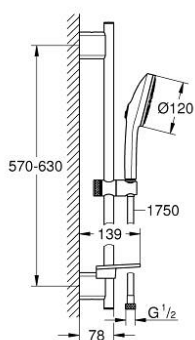

13 488 4GN 00 EUPHORIA 120 SHOWER RAIL SET 3 SPRAYS (RAIN, JET, BOOSTER)

PRODUKTA APRAKSTS

- Krāsa: brushed cool sunrise
- consisting of:
 - hand shower Euphoria 120 with AquaBooster (134 883)
 - maximum flow rate (at 3 bar): 5.2 l/min
 - spray plate in corresponding colour
 - shower rail 600 mm (26 602)
 - with wall holders made of metal
 - shower hose Silverflex 1750 mm 1/2" x 1/2" (28 388)
 - GROHE EasyReach tray
 - GROHE EcoJoy - extra efficient water usage, perfect flow
 - GROHE AquaBooster - enhanced spray performance with intensified water flow
 - GROHE SmartSwitch - easily rotate the dial to enjoy your preferred spray option
 - GROHE DreamSpray - perfect spray pattern
 - GROHE LongLife finish
 - GROHE FastFixation Plus (adjustable distance between wall shower holders for adaption to existing drillings)
 - GROHE TileFix adjustable depth on upper and lower bracket
 - GROHE SpeedClean - effortless limescale removal
 - Inner WaterGuide - inner insulation for surface protection
 - TwistStop - to prevent hose from twisting
 - min. recommended pressure 1.0 bar
 - suitable for instantaneous heater
- professional edition