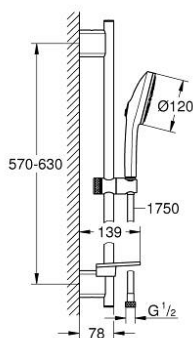

13 488 4DL 00 EUPHORIA 120 SHOWER RAIL SET 3 SPRAYS (RAIN, JET, BOOSTER)

PRODUKTA APRAKSTS

- Krāsa: brushed warm sunset
- consisting of:
 - hand shower Euphoria 120 with AquaBooster (134 883)
 - maximum flow rate (at 3 bar): 5.2 l/min
 - spray plate in corresponding colour
 - shower rail 600 mm (26 602)
 - with wall holders made of metal
 - shower hose Silverflex 1750 mm 1/2" x 1/2" (28 388)
 - GROHE EasyReach tray
 - GROHE EcoJoy - extra efficient water usage, perfect flow
 - GROHE AquaBooster - enhanced spray performance with intensified water flow
 - GROHE SmartSwitch - easily rotate the dial to enjoy your preferred spray option
 - GROHE DreamSpray - perfect spray pattern
 - GROHE LongLife finish
 - GROHE FastFixation Plus (adjustable distance between wall shower holders for adaption to existing drillings)
 - GROHE TileFix adjustable depth on upper and lower bracket
 - GROHE SpeedClean - effortless limescale removal
 - Inner WaterGuide - inner insulation for surface protection
 - TwistStop - to prevent hose from twisting
 - min. recommended pressure 1.0 bar
 - suitable for instantaneous heater
- professional edition