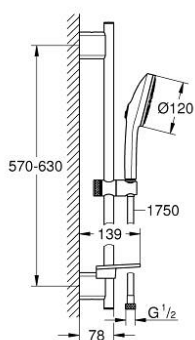

13 488 4DC 00 EUPHORIA 120 SHOWER RAIL SET 3 SPRAYS (RAIN, JET, BOOSTER)

PRODUKTA APRAKSTS

- Krāsa: supersteel
- consisting of:
 - hand shower Euphoria 120 with AquaBooster (134 883)
 - maximum flow rate (at 3 bar): 5.2 l/min
 - spray plate in corresponding colour
 - shower rail 600 mm (26 602)
 - with wall holders made of metal
 - shower hose Silverflex 1750 mm 1/2" x 1/2" (28 388)
 - GROHE EasyReach tray
 - GROHE EcoJoy - extra efficient water usage, perfect flow
 - GROHE AquaBooster - enhanced spray performance with intensified water flow
 - GROHE SmartSwitch - easily rotate the dial to enjoy your preferred spray option
 - GROHE DreamSpray - perfect spray pattern
 - GROHE LongLife finish
 - GROHE FastFixation Plus (adjustable distance between wall shower holders for adaption to existing drillings)
 - GROHE TileFix adjustable depth on upper and lower bracket
 - GROHE SpeedClean - effortless limescale removal
 - Inner WaterGuide - inner insulation for surface protection
 - TwistStop - to prevent hose from twisting
 - min. recommended pressure 1.0 bar
 - suitable for instantaneous heater
- professional edition