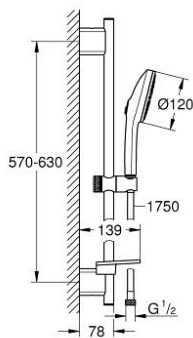

13 488 4AL 00 EUPHORIA 120 SHOWER RAIL SET 3 SPRAYS (RAIN, JET, BOOSTER)

PRODUKTA APRAKSTS

- Krāsa: brushed hard graphite
- consisting of:
 - hand shower Euphoria 120 with AquaBooster (134 883)
 - maximum flow rate (at 3 bar): 5.2 l/min
 - spray plate in corresponding colour
 - shower rail 600 mm (26 602)
 - with wall holders made of metal
 - shower hose Silverflex 1750 mm 1/2" x 1/2" (28 388)
 - GROHE EasyReach tray
 - GROHE EcoJoy - extra efficient water usage, perfect flow
 - GROHE AquaBooster - enhanced spray performance with intensified water flow
 - GROHE SmartSwitch - easily rotate the dial to enjoy your preferred spray option
 - GROHE DreamSpray - perfect spray pattern
 - GROHE LongLife finish
 - GROHE FastFixation Plus (adjustable distance between wall shower holders for adaption to existing drillings)
 - GROHE TileFix adjustable depth on upper and lower bracket
 - GROHE SpeedClean - effortless limescale removal
 - Inner WaterGuide - inner insulation for surface protection
 - TwistStop - to prevent hose from twisting
 - min. recommended pressure 1.0 bar
 - suitable for instantaneous heater
 - professional edition