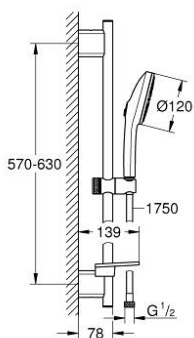

13 488 400 00 EUPHORIA 120 SHOWER RAIL SET 3 SPRAYS (RAIN, JET, BOOSTER)

PRODUKTA APRAKSTS

- Krāsa: chrome
- consisting of:
 - hand shower Euphoria 120 with AquaBooster (134 883)
 - maximum flow rate (at 3 bar): 5.2 l/min
 - spray plate in corresponding colour
 - shower rail 600 mm (26 602)
 - with wall holders made of metal
 - shower hose Silverflex 1750 mm 1/2" x 1/2" (28 388)
 - GROHE EasyReach tray
 - GROHE EcoJoy - extra efficient water usage, perfect flow
 - GROHE AquaBooster - enhanced spray performance with intensified water flow
 - GROHE SmartSwitch - easily rotate the dial to enjoy your preferred spray option
 - GROHE DreamSpray - perfect spray pattern
 - GROHE LongLife finish
 - GROHE FastFixation Plus (adjustable distance between wall shower holders for adaption to existing drillings)
 - GROHE TileFix adjustable depth on upper and lower bracket
 - GROHE SpeedClean - effortless limescale removal
 - Inner WaterGuide - inner insulation for surface protection
 - TwistStop - to prevent hose from twisting
 - min. recommended pressure 1.0 bar
 - suitable for instantaneous heater
- professional edition

13 488 400 00 EUPHORIA 120 SHOWER RAIL SET 3 SPRAYS (RAIN, JET, BOOSTER)

REZERVES DAĻAS, marts 2025 – tagad

- 1: Shower bar holder (Rezerves daļas Nr. 48425000)
- 3: Glide element (Rezerves daļas Nr. 48424000)
- 3: Soap dish (Rezerves daļas Nr. 48426000)
- 4: Dirt strainer (Rezerves daļas Nr. 0700200M)