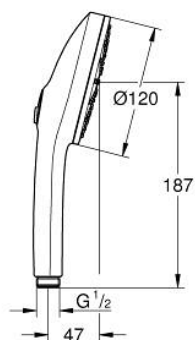

## 13 488 3GN 00 EUPHORIA 120 HAND SHOWER 3 SPRAYS

### PRODUKTA APRAKSTS

- Krāsa: brushed cool sunrise
- spray plate in corresponding colour
- spray patterns: Rain, Jet, Booster
- maximum flow rate (at 3 bar): 5.2 l/min
- GROHE EcoJoy - extra efficient water usage, perfect flow
- GROHE AquaBooster - enhanced spray performance with intensified water flow
- GROHE SmartSwitch - easily rotate the dial to enjoy your preferred spray option
- GROHE DreamSpray - perfect spray pattern
- GROHE LongLife finish
- GROHE SpeedClean - effortless limescale removal
- Inner WaterGuide - inner insulation for surface protection
- universal mounting system, fitting all standard shower hoses
- min. recommended pressure 1.0 bar
- suitable for instantaneous heater
- professional edition

## 13 488 3GN 00 EUPHORIA 120 HAND SHOWER 3 SPRAYS

REZERVES DAĻAS, marts 2025 – tagad

1: Dirt strainer (Rezerves daļas Nr. 0700200M)