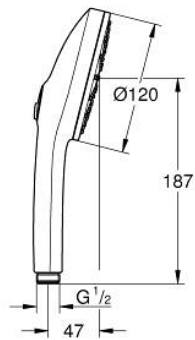

## 13 488 3DL 00 EUPHORIA 120 HAND SHOWER 3 SPRAYS

### PRODUKTA APRAKSTS

- Krāsa: brushed warm sunset
- spray plate in corresponding colour
- spray patterns: Rain, Jet, Booster
- maximum flow rate (at 3 bar): 5.2 l/min
- GROHE EcoJoy - extra efficient water usage, perfect flow
- GROHE AquaBooster - enhanced spray performance with intensified water flow
- GROHE SmartSwitch - easily rotate the dial to enjoy your preferred spray option
- GROHE DreamSpray - perfect spray pattern
- GROHE LongLife finish
- GROHE SpeedClean - effortless limescale removal
- Inner WaterGuide - inner insulation for surface protection
- universal mounting system, fitting all standard shower hoses
- min. recommended pressure 1.0 bar
- suitable for instantaneous heater
- professional edition

## 13 488 3DL 00 EUPHORIA 120 HAND SHOWER 3 SPRAYS

REZERVES DAĻAS, marts 2025 – tagad

1: Dirt strainer (Rezerves daļas Nr. 0700200M)