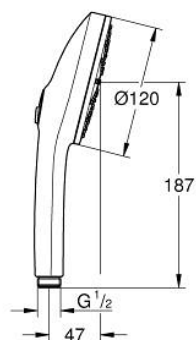

## 13 488 3DC 00 EUPHORIA 120 HAND SHOWER 3 SPRAYS

### PRODUKTA APRAKSTS

- Krāsa: supersteel
- spray plate in corresponding colour
- spray patterns: Rain, Jet, Booster
- maximum flow rate (at 3 bar): 5.2 l/min
- GROHE EcoJoy - extra efficient water usage, perfect flow
- GROHE AquaBooster - enhanced spray performance with intensified water flow
- GROHE SmartSwitch - easily rotate the dial to enjoy your preferred spray option
- GROHE DreamSpray - perfect spray pattern
- GROHE LongLife finish
- GROHE SpeedClean - effortless limescale removal
- Inner WaterGuide - inner insulation for surface protection
- universal mounting system, fitting all standard shower hoses
- min. recommended pressure 1.0 bar
- suitable for instantaneous heater
- professional edition

## 13 488 3DC 00 EUPHORIA 120 HAND SHOWER 3 SPRAYS

REZERVES DAĻAS, marts 2025 – tagad

1: Dirt strainer (Rezerves daļas Nr. 0700200M)