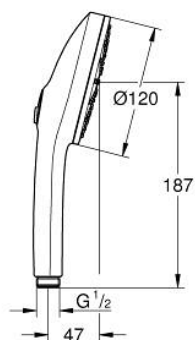

## 13 488 3AL 00 EUPHORIA 120 HAND SHOWER 3 SPRAYS

### PRODUKTA APRAKSTS

- Krāsa: brushed hard graphite
- spray plate in corresponding colour
- spray patterns: Rain, Jet, Booster
- maximum flow rate (at 3 bar): 5.2 l/min
- GROHE EcoJoy - extra efficient water usage, perfect flow
- GROHE AquaBooster - enhanced spray performance with intensified water flow
- GROHE SmartSwitch - easily rotate the dial to enjoy your preferred spray option
- GROHE DreamSpray - perfect spray pattern
- GROHE LongLife finish
- GROHE SpeedClean - effortless limescale removal
- Inner WaterGuide - inner insulation for surface protection
- universal mounting system, fitting all standard shower hoses
- min. recommended pressure 1.0 bar
- suitable for instantaneous heater
- professional edition

## 13 488 3AL 00 EUPHORIA 120 HAND SHOWER 3 SPRAYS

REZERVES DAĻAS, marts 2025 – tagad

1: Dirt strainer (Rezerves daļas Nr. 0700200M)