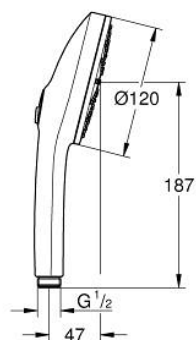

13 488 324 30 EUPHORIA 120 HAND SHOWER 3 SPRAYS

PRODUKTA APRAKSTS

- Krāsa: matte black
- spray plate in corresponding colour
- spray patterns: Rain, Jet, Booster
- maximum flow rate (at 3 bar): 5.2 l/min
- GROHE EcoJoy - extra efficient water usage, perfect flow
- GROHE AquaBooster - enhanced spray performance with intensified water flow
- GROHE SmartSwitch - easily rotate the dial to enjoy your preferred spray option
- GROHE DreamSpray - perfect spray pattern
- GROHE SpeedClean - effortless limescale removal
- Inner WaterGuide - inner insulation for surface protection
- universal mounting system, fitting all standard shower hoses
- min. recommended pressure 1.0 bar
- suitable for instantaneous heater
- professional edition

Pure Freude
an Wasser

13 488 324 30 EUPHORIA 120 HAND SHOWER 3 SPRAYS

REZERVES DAĻAS, marts 2025 – tagad

1: Dirt strainer (Rezerves daļas Nr. 0700200M)