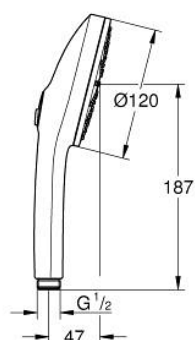

13 488 100 00 EUPHORIA 120 HAND SHOWER 3 SPRAYS

PRODUKTA APRAKSTS

- Krāsa: chrome
- spray plate in corresponding colour
- spray patterns: Rain, Jet, Booster
- maximum flow rate (at 3 bar): 7.9 l/min
- GROHE EcoJoy - less water, perfect flow
- GROHE AquaBooster - enhanced spray performance with intensified water flow
- GROHE SmartSwitch - easily rotate the dial to enjoy your preferred spray option
- GROHE DreamSpray - perfect spray pattern
- GROHE LongLife finish
- GROHE SpeedClean - effortless limescale removal
- Inner WaterGuide - inner insulation for surface protection
- universal mounting system, fitting all standard shower hoses
- min. recommended pressure 1.0 bar
- suitable for instantaneous heater
- professional edition

13 488 100 00 **EUPHORIA 120 HAND SHOWER 3 SPRAYS**

REZERVES DAĻAS, marts 2025 – tagad

1: Dirt strainer (Rezerves daļas Nr. 0700200M)