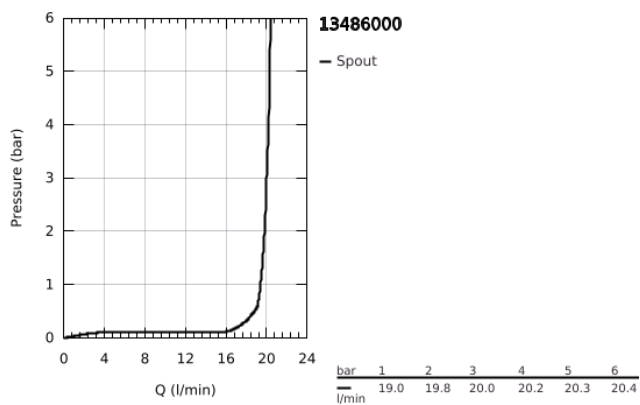

13 486 000 ALLURE BRILLIANT CASCADE SPOUT FOR BATH AND SHOWER

PRODUKTA APRAKSTS

- Krāsa: chrome
- wall mounted
- GROHE LongLife finish
- projection 180 mm

13 486 000 ALLURE BRILLIANT CASCADE SPOUT FOR BATH AND SHOWER