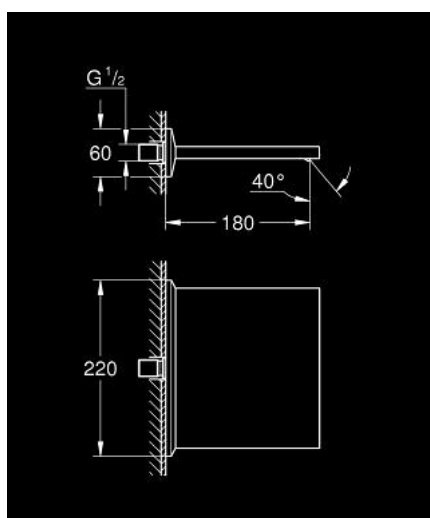

13 486 000 ALLURE BRILLIANT CASCADE SPOUT FOR BATH AND SHOWER

PRODUKTA APRAKSTS

- Krāsa: chrome
- wall mounted
- GROHE LongLife finish
- projection 180 mm

13 486 000 ALLURE BRILLIANT CASCADE SPOUT FOR BATH AND SHOWER