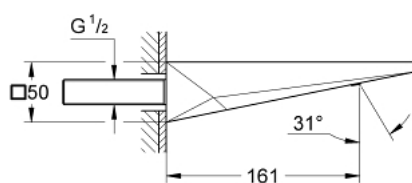

13 485 DC0 **ALLURE BRILLIANT BATH SPOUT**

PRODUKTA APRAKSTS

- Krāsa: supersteel
- wall mounted
- GROHE LongLife finish
- projection 161 mm
- spout with integrated mousseur

Pure Freude
an Wasser

13 485 DC0 **ALLURE BRILLIANT BATH SPOUT**