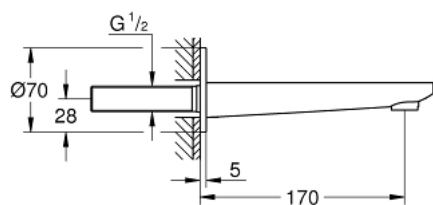

13 383 001 LINEARE BATH SPOUT

PRODUKTA APRAKSTS

- Krāsa: chrome
- wall mounted
- GROHE LongLife finish
- mousseur
- male thread 1/2"
- projection 170 mm

Pure Freude
an Wasser

13 383 001 LINEARE BATH SPOUT