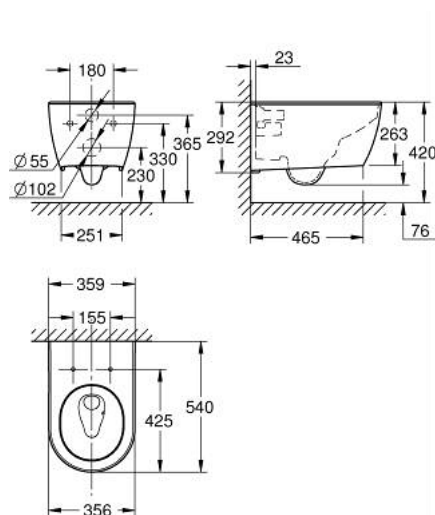

10 553 5SH 00 ESSENCE WALL HUNG WC

PRODUKTA APRAKSTS

- Krāsa: alpine white
- for concealed cistern
- horizontal outlet
- GROHE Triple Vortex flushing technology
- wash down
- rimless
- class 1, full flush 5 l, according to EN997
- flushes with 3 l for small flush
- flushes with 6 l for full flush
- including fixation set
- sanitary ware
- fully skirted with invisible fixation
- GROHE HyperClean antibacterial glazing
- GROHE AquaCeramic antistick coating
- compatible with seat and cover 39 557 001 (soft close)