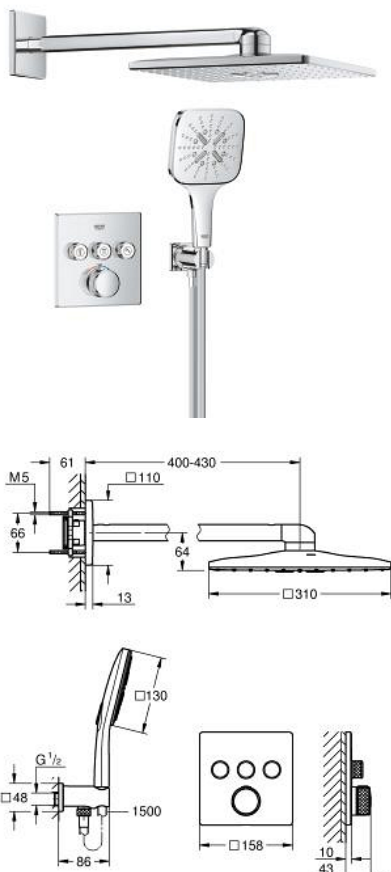

10 399 800 00 GROHTHERM SMARTCONTROL CONCEALED SHOWER SYSTEM WITH RAINSHOWER SMARTACTIVE 310 CUBE

PRODUKTA APRAKSTS

- Krāsa: chrome
- consisting of:
 - concealed thermostat with 3 valves (29 126)
 - Rainshower SmartActive 310 Cube head shower set 2 sprays (26 479) including horizontal shower arm 430 mm
 - Rainshower SmartActive 130 Cube hand shower 3 sprays (26 582)
 - shower outlet elbow 1/2" with holder (26 659)
 - Silverflex shower hose 1.500 mm (28 364)
- perfect fit with GROHE Rapido shower frame duo (103 994 9990), GROHE Rapido Shower Frame Duo Heat Recovery (105 786 9990) or GROHE Rapido Shower Frame Duo Heat Recovery Plus (105 787 9990)
- requires GROHE Rapido SmartBox universal rough-in box, 1/2" (35 604) and head shower rough-in 9.5 l/min (26 483), if not combined with GROHE Rapido shower frame, please order separately
- professional edition