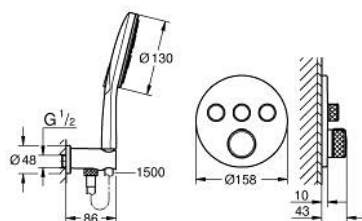

10 399 700 00 GROHTHERM SMARTCONTROL CONCEALED SHOWER SYSTEM WITH RAINSHOWER SMARTACTIVE 310

PRODUKTA APRAKSTS

- Krāsa: chrome
- consisting of:
 - concealed thermostat with 3 valves (29 121)
 - Rainshower SmartActive 310 head shower set 2 sprays (26 475) including horizontal shower arm 430 mm
 - Rainshower SmartActive 130 hand shower 3 sprays (26 574)
 - shower outlet elbow 1/2" with holder (26 658)
 - Silverflex shower hose 1.500 mm (28 364)
 - optional flow regulator 9.5 l/min included for hand shower
- perfect fit with GROHE Rapido shower frame duo (103 994 9990), GROHE Rapido Shower Frame Duo Heat Recovery (105 786 9990) or GROHE Rapido Shower Frame Duo Heat Recovery Plus (105 787 9990)
- requires GROHE Rapido SmartBox universal rough-in box, 1/2" (35 604) and head shower rough-in 9.5 l/min (26 483), if not combined with GROHE Rapido shower frame, please order separately
- professional edition