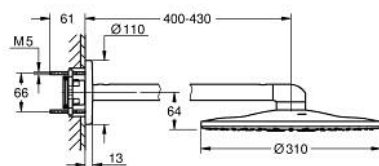

10 399 700 00 GROHTHERM SMARTCONTROL CONCEALED SHOWER SYSTEM WITH RAINSHOWER SMARTACTIVE 310

PRODUKTA APRAKSTS

- Krāsa: chrome
- consisting of:
 - concealed thermostat with 3 valves (29 121)
 - Rainshower SmartActive 310 head shower set 2 sprays (26 475) including horizontal shower arm 430 mm
 - Rainshower SmartActive 130 hand shower 3 sprays (26 574)
 - shower outlet elbow 1/2" with holder (26 658)
 - Silverflex shower hose 1.500 mm (28 364)
 - optional flow regulator 9.5 l/min included for hand shower
- perfect fit with GROHE Rapido shower frame duo (103 994 9990), GROHE Rapido Shower Frame Duo Heat Recovery (105 786 9990) or GROHE Rapido Shower Frame Duo Heat Recovery Plus (105 787 9990)
- requires GROHE Rapido SmartBox universal rough-in box, 1/2" (35 604) and head shower rough-in 9.5 l/min (26 483), if not combined with GROHE Rapido shower frame, please order separately
- professional edition