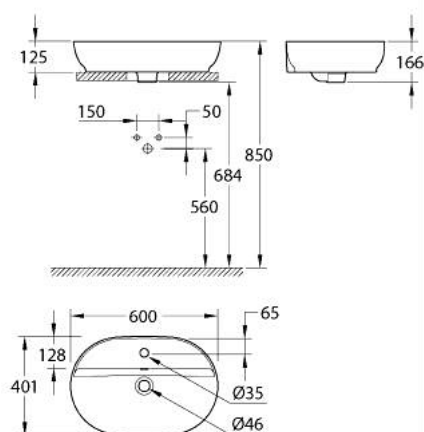

10 356 9SH 00 ESSENCE COUNTER TOP BASIN 60

PRODUKTA APRAKSTS

- Krāsa: alpine white
- 1 hole punched
- with overflow
- 600 x 400 mm
- no waste set included
- recommended waste set: 118 229 SH00, please order separately
- including fixation set
- sanitary ware
- GROHE AquaCeramic antistick coating
- GROHE HyperClean antibacterial glazing