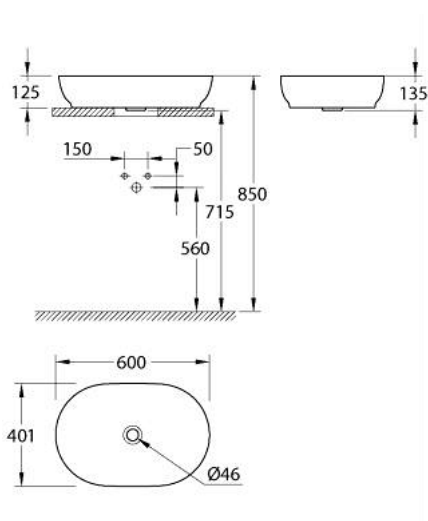

10 356 3SH 00 ESSENCE VESSEL BASIN 60

PRODUKTA APRAKSTS

- Krāsa: alpine white
- Without overflow
- 600 x 400 mm
- including fixation set
- no waste set included
- recommended waste sets: 103 575 SH00, 118 793 0000, please order separately
- sanitary ware
- GROHE AquaCeramic antistick coating
- GROHE HyperClean antibacterial glazing