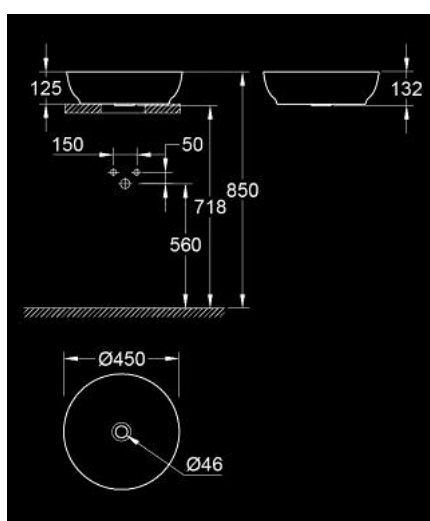

10 356 0SH 00 ESSENCE VESSEL BASIN 45

PRODUKTA APRAKSTS

- Krāsa: alpine white
- Without overflow
- 450 mm
- including fixation set
- no waste set included
- recommended waste sets: 103 575 SH00, 118 793 0000, please order separately
- sanitary ware
- GROHE AquaCeramic antistick coating
- GROHE HyperClean antibacterial glazing