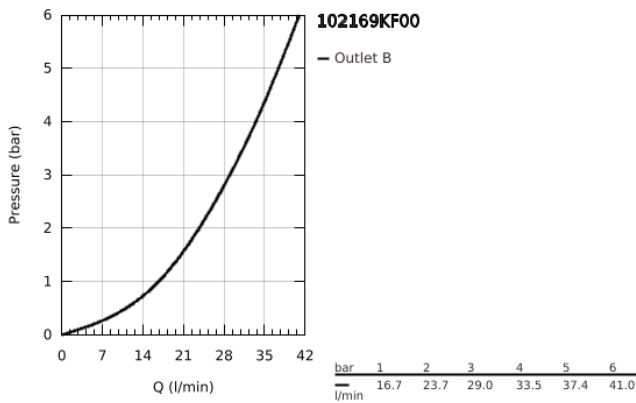

10 216 9KF 00 GROHTHERM SMARTCONTROL THERMOSTATIC SHOWER MIXER 1/2"

PRODUKTA APRAKSTS

- Krāsa: phantom black
- wall mounted
- GROHE CoolTouch - no risk of scalding
- GROHE SafeStop - safety button at 38°C
- GROHE SafeStop Plus - optional temperature limiter at 43°C included
- GROHE TurboStat - compact cartridge with wax thermoelement
- GROHE ProGrip - with knurl structure
- GROHE SmartControl - control the shower with intuitive push/turn button
- integrated GROHE EasyReach shower tray
- shower bottom outlet 1/2"
- built-in non return valves and dirt strainers
- protected against backflow

10 216 9KF 00 GROHTHERM SMARTCONTROL THERMOSTATIC SHOWER MIXER 1/2"

REZERVES DAĻAS, februāris 2023 – tagad

- 1: Thermostatic compact cartridge 1/2" (Rezerves daļas Nr. 47439000)
- 2: Cartridge (Rezerves daļas Nr. 48297000)
- 3: Non-return valve (Rezerves daļas Nr. 49069000)
- 4: Non-return valve (Rezerves daļas Nr. 08565000)
- 5: GROHE TurboStat cartridge 1/2" (Rezerves daļas Nr. 47175000)*
- 6: Socket spanner (Rezerves daļas Nr. 49059000)*