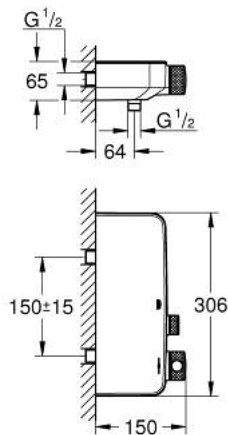

10 216 9KF 00 GROHTHERM SMARTCONTROL THERMOSTATIC SHOWER MIXER 1/2"

PRODUKTA APRAKSTS

- Krāsa: phantom black
- wall mounted
- GROHE CoolTouch - no risk of scalding
- GROHE SafeStop - safety button at 38°C
- GROHE SafeStop Plus - optional temperature limiter at 43°C included
- GROHE TurboStat - compact cartridge with wax thermoelement
- GROHE ProGrip - with knurl structure
- GROHE SmartControl - control the shower with intuitive push/turn button
- integrated GROHE EasyReach shower tray
- shower bottom outlet 1/2"
- built-in non return valves and dirt strainers
- protected against backflow

10 216 9KF 00 GROHTHERM SMARTCONTROL THERMOSTATIC SHOWER MIXER 1/2"

REZERVES DAĻAS, februāris 2023 – tagad

- 1: Thermostatic compact cartridge 1/2" (Rezerves daļas Nr. 47439000)
- 2: Cartridge (Rezerves daļas Nr. 48297000)
- 3: Non-return valve (Rezerves daļas Nr. 49069000)
- 4: Non-return valve (Rezerves daļas Nr. 08565000)
- 5: GROHE TurboStat cartridge 1/2" (Rezerves daļas Nr. 47175000)*
- 6: Socket spanner (Rezerves daļas Nr. 49059000)*