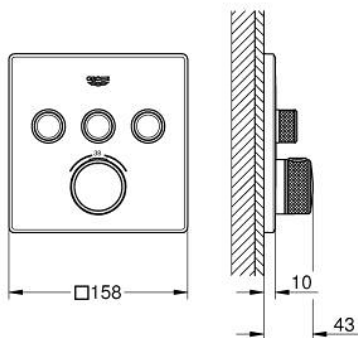

10 216 7KF 00 GROHTHERM SMARTCONTROL THERMOSTAT FOR CONCEALED INSTALLATION WITH 3 VALVES

PRODUKTA APRAKSTS

- Krāsa: phantom black
- trim set for GROHE Rapido SmartBox 35 600/35 604
- metal wall escutcheon with GROHE FastFixation (covered escutcheon and shaft sealing, covered fixing), retroactively 6° adjustable
- GROHE SmartControl - control the shower with intuitive push/turn button
- exchangeable symbols
- GROHE TurboStat - compact cartridge with wax thermoelement
- GROHE ProGrip - with knurl structure
- GROHE SafeStop - safety button at 38°C
- GROHE SafeStop Plus - optional temperature limiter at 43°C or 46°C included
- built-in non return valves and dirt strainers
- multiple outlets can be run simultaneously
- without roughing-in set 35 600/35 604 (please order separately)
- flow performance: outlet A = 23 l/min outlet B = 27 l/min outlet C = 23 l/min outlet A + B = 33 l/min outlet A + B + C = 36 l/min

10 216 7KF 00 GROHTHERM SMARTCONTROL THERMOSTAT FOR CONCEALED INSTALLATION WITH 3 VALVES

REZERVES DAĻAS, februāris 2023 – tagad

- 1: Mounting plate (Rezerves daļas Nr. 48362000)
- 2: Temperature control handle (Rezerves daļas Nr. 49029KF0)
- 2.1: Cover cap (Rezerves daļas Nr. 101503KF0)
- 2.2: handle adaptor (Rezerves daļas Nr. 1015059990)
- 3: Escutcheon (Rezerves daļas Nr. 49042KF0)
- 4: Push button (Rezerves daļas Nr. 48361KF0)
- 4.1: pushbutton (Rezerves daļas Nr. 140772430)
- 5: Cartridge (Rezerves daļas Nr. 48359000)
- 5.1: Spindle (Rezerves daļas Nr. 49088000)
- 6: Thermostatic compact cartridge 3/4" (Rezerves daļas Nr. 49028000)
- 7: Non-return valves (Rezerves daļas Nr. 47979000)
- 8: Seal (Rezerves daļas Nr. 48360000)
- 9: Socket spanner (Rezerves daļas Nr. 49059000)*
- 10: GROHE TurboStat cartridge 3/4" (Rezerves daļas Nr. 49003000)*
- 11: Service stops (Rezerves daļas Nr. 1405300M)*
- 12: Universal extension set single-lever mixers, 25 mm (Rezerves daļas Nr. 14048000)*