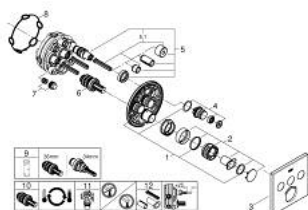

10 216 7KF 00 GROHTHERM SMARTCONTROL THERMOSTAT FOR CONCEALED INSTALLATION WITH 3 VALVES

PRODUKTA APRAKSTS

- Krāsa: phantom black
- trim set for GROHE Rapido SmartBox 35 600/35 604
- metal wall escutcheon with GROHE FastFixation (covered escutcheon and shaft sealing, covered fixing), retroactively 6° adjustable
- GROHE SmartControl - control the shower with intuitive push/turn button
- exchangeable symbols
- GROHE TurboStat - compact cartridge with wax thermoelement
- GROHE ProGrip - with knurl structure
- GROHE SafeStop - safety button at 38°C
- GROHE SafeStop Plus - optional temperature limiter at 43°C or 46°C included
- built-in non return valves and dirt strainers
- multiple outlets can be run simultaneously
- without roughing-in set 35 600/35 604 (please order separately)
- flow performance: outlet A = 23 l/min outlet B = 27 l/min outlet C = 23 l/min outlet A + B = 33 l/min outlet A + B + C = 36 l/min

10 216 7KF 00 GROHTHERM SMARTCONTROL THERMOSTAT FOR CONCEALED INSTALLATION WITH 3 VALVES

REZERVES DAĻAS, februāris 2023 – tagad

- 1: Mounting plate (Rezerves daļas Nr. 48362000)
- 2: Temperature control handle (Rezerves daļas Nr. 49029KF0)
- 2.1: Cover cap (Rezerves daļas Nr. 101503KF0)
- 2.2: handle adaptor (Rezerves daļas Nr. 1015059990)
- 3: Escutcheon (Rezerves daļas Nr. 49042KF0)
- 4: Push button (Rezerves daļas Nr. 48361KF0)
- 4.1: pushbutton (Rezerves daļas Nr. 140772430)
- 5: Cartridge (Rezerves daļas Nr. 48359000)
- 5.1: Spindle (Rezerves daļas Nr. 49088000)
- 6: Thermostatic compact cartridge 3/4" (Rezerves daļas Nr. 49028000)
- 7: Non-return valves (Rezerves daļas Nr. 47979000)
- 8: Seal (Rezerves daļas Nr. 48360000)
- 9: Socket spanner (Rezerves daļas Nr. 49059000)*
- 10: GROHE TurboStat cartridge 3/4" (Rezerves daļas Nr. 49003000)*
- 11: Service stops (Rezerves daļas Nr. 1405300M)*
- 12: Universal extension set single-lever mixers, 25 mm (Rezerves daļas Nr. 14048000)*