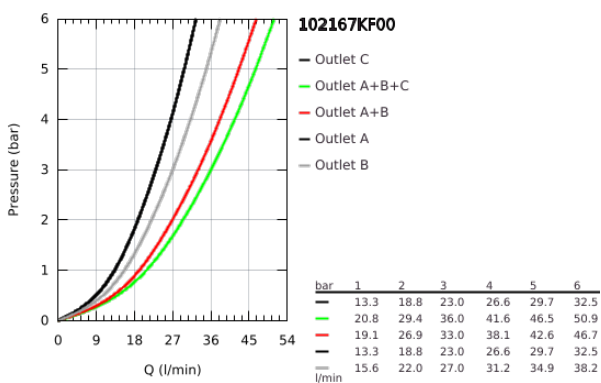

10 216 7KF 00 GROHTHERM SMARTCONTROL THERMOSTAT FOR CONCEALED INSTALLATION WITH 3 VALVES

PRODUKTA APRAKSTS

- Krāsa: phantom black
- trim set for GROHE Rapido SmartBox 35 600/35 604
- metal wall escutcheon with GROHE FastFixation (covered escutcheon and shaft sealing, covered fixing), retroactively 6° adjustable
- GROHE SmartControl - control the shower with intuitive push/turn button
- exchangeable symbols
- GROHE TurboStat - compact cartridge with wax thermoelement
- GROHE ProGrip - with knurl structure
- GROHE SafeStop - safety button at 38°C
- GROHE SafeStop Plus - optional temperature limiter at 43°C or 46°C included
- built-in non return valves and dirt strainers
- multiple outlets can be run simultaneously
- without roughing-in set 35 600/35 604 (please order separately)
- flow performance: outlet A = 23 l/min outlet B = 27 l/min outlet C = 23 l/min outlet A + B = 33 l/min outlet A + B + C = 36 l/min

10 216 7KF 00 GROHTHERM SMARTCONTROL THERMOSTAT FOR CONCEALED INSTALLATION WITH 3 VALVES

REZERVES DAĻAS, februāris 2023 – tagad

- 1: Mounting plate (Rezerves daļas Nr. 48362000)
- 2: Temperature control handle (Rezerves daļas Nr. 49029KF0)
- 2.1: Cover cap (Rezerves daļas Nr. 101503KF0)
- 2.2: handle adaptor (Rezerves daļas Nr. 1015059990)
- 3: Escutcheon (Rezerves daļas Nr. 49042KF0)
- 4: Push button (Rezerves daļas Nr. 48361KF0)
- 4.1: pushbutton (Rezerves daļas Nr. 140772430)
- 5: Cartridge (Rezerves daļas Nr. 48359000)
- 5.1: Spindle (Rezerves daļas Nr. 49088000)
- 6: Thermostatic compact cartridge 3/4" (Rezerves daļas Nr. 49028000)
- 7: Non-return valves (Rezerves daļas Nr. 47979000)
- 8: Seal (Rezerves daļas Nr. 48360000)
- 9: Socket spanner (Rezerves daļas Nr. 49059000)*
- 10: GROHE TurboStat cartridge 3/4" (Rezerves daļas Nr. 49003000)*
- 11: Service stops (Rezerves daļas Nr. 1405300M)*
- 12: Universal extension set single-lever mixers, 25 mm (Rezerves daļas Nr. 14048000)*