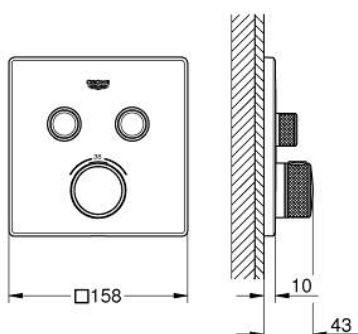

10 216 6KF 00 GROHTHERM SMARTCONTROL THERMOSTAT FOR CONCEALED INSTALLATION WITH 2 VALVES

PRODUKTA APRAKSTS

- Krāsa: phantom black
- trim set for GROHE Rapido SmartBox 35 600/35 604
- metal wall escutcheon with GROHE FastFixation (covered escutcheon and shaft sealing, covered fixing), retroactively 6° adjustable
- GROHE SmartControl - control the shower with intuitive push/turn button
- exchangeable symbols
- GROHE TurboStat - compact cartridge with wax thermoelement
- GROHE ProGrip - with knurl structure
- GROHE SafeStop - safety button at 38°C
- GROHE SafeStop Plus - optional temperature limiter at 43°C or 46°C included
- built-in non return valves and dirt strainers
- multiple outlets can be run simultaneously
- without roughing-in set 35 600/35 604 (please order separately)
- flow performance: outlet B = 24 l/min outlet C = 26 l/min outlet B+C = 29 l/min